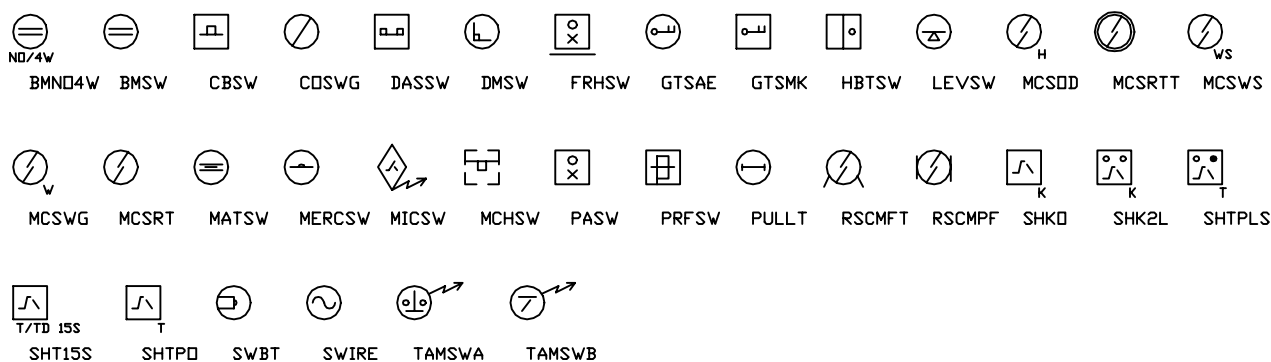

SURVEILLANCE

SWITCHES

DOORS AND LOCKING HARDWARE